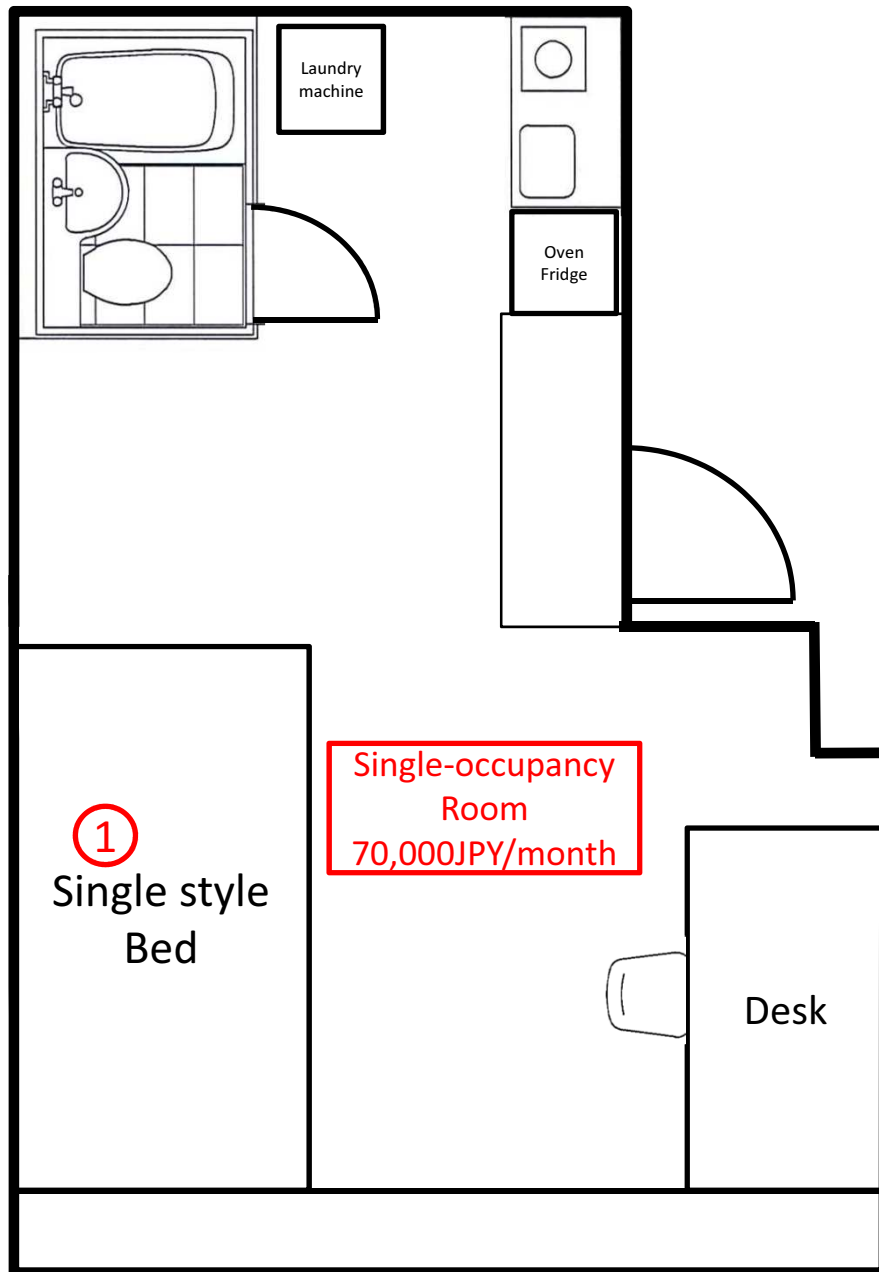

# Sample\_305

- Room size: 19.4-28.9m<sup>2</sup>
- Individual room plans vary by room and floor.

Sample\_301

- Room size: 44.2-54.0 m<sup>2</sup>
- Individual room plans vary by room and floor.

Sample\_302

- Room size: 44.2-54.0 m<sup>2</sup>
- Individual room plans vary by room and floor.

① Single Bed

② Loft Bed

③ Loft Bed

②③Loft Bed

Shared space

Kitchen

Restroom