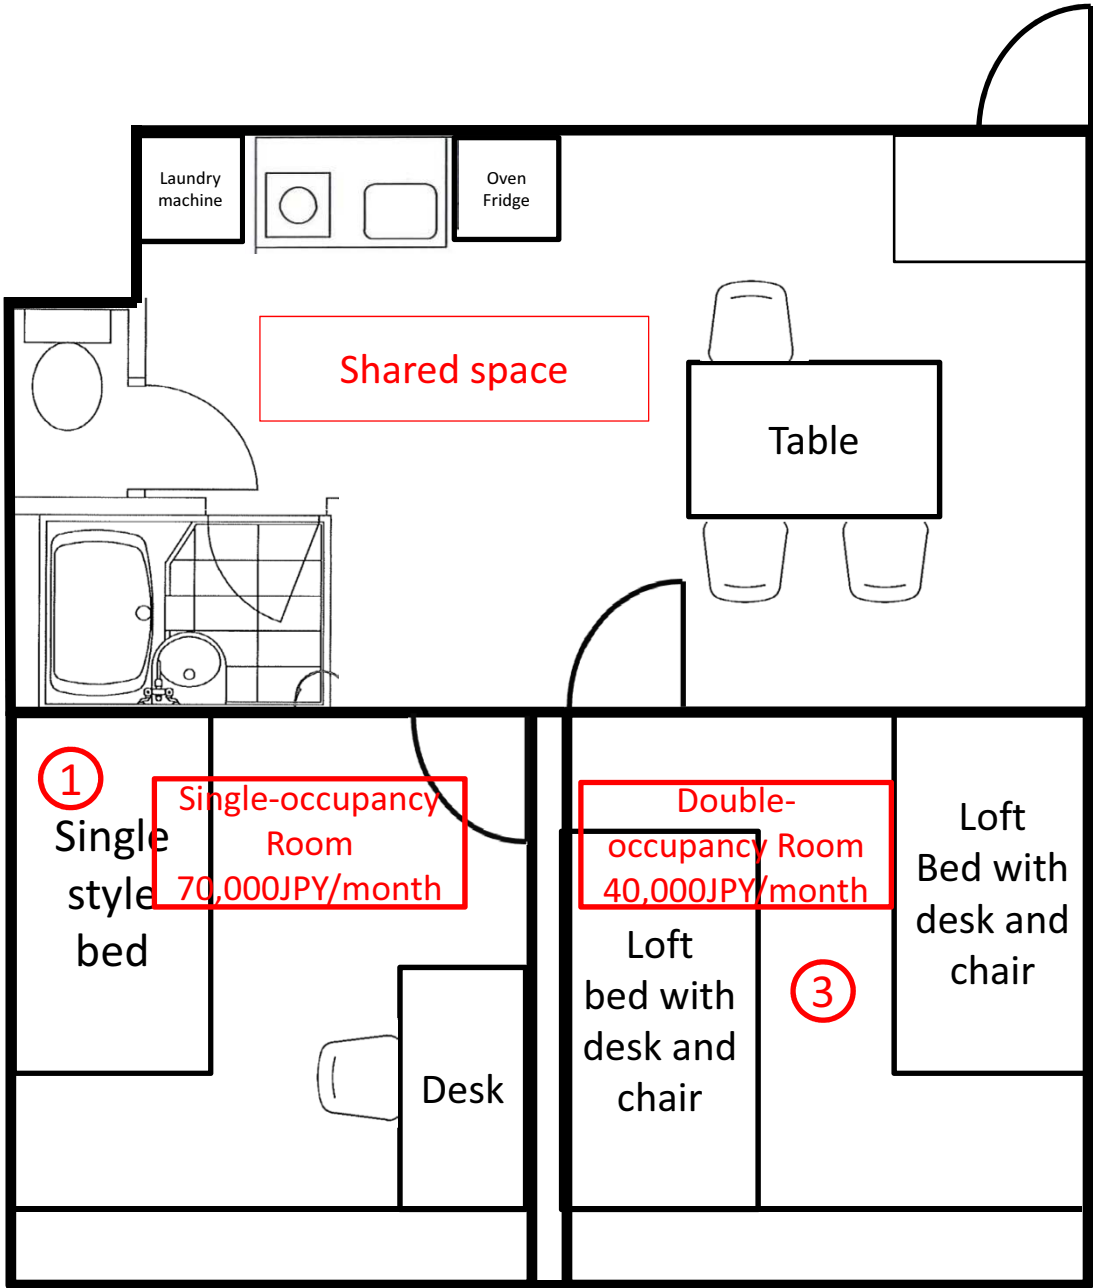

# Sample\_305

- Room size: 19.4-28.9m<sup>2</sup>
- Individual room plans vary by room and floor.

Sample\_301

- Room size: 44.2-54.0 m<sup>2</sup>
- Individual room plans vary by room and floor.

Sample\_302

- Room size: 44.2-54.0 m<sup>2</sup>
- Individual room plans vary by room and floor.

① Single Bed

② Loft Bed

③ Loft Bed

②③Loft Bed

Shared space

Kitchen

Restroom

Laundry & Drying machine