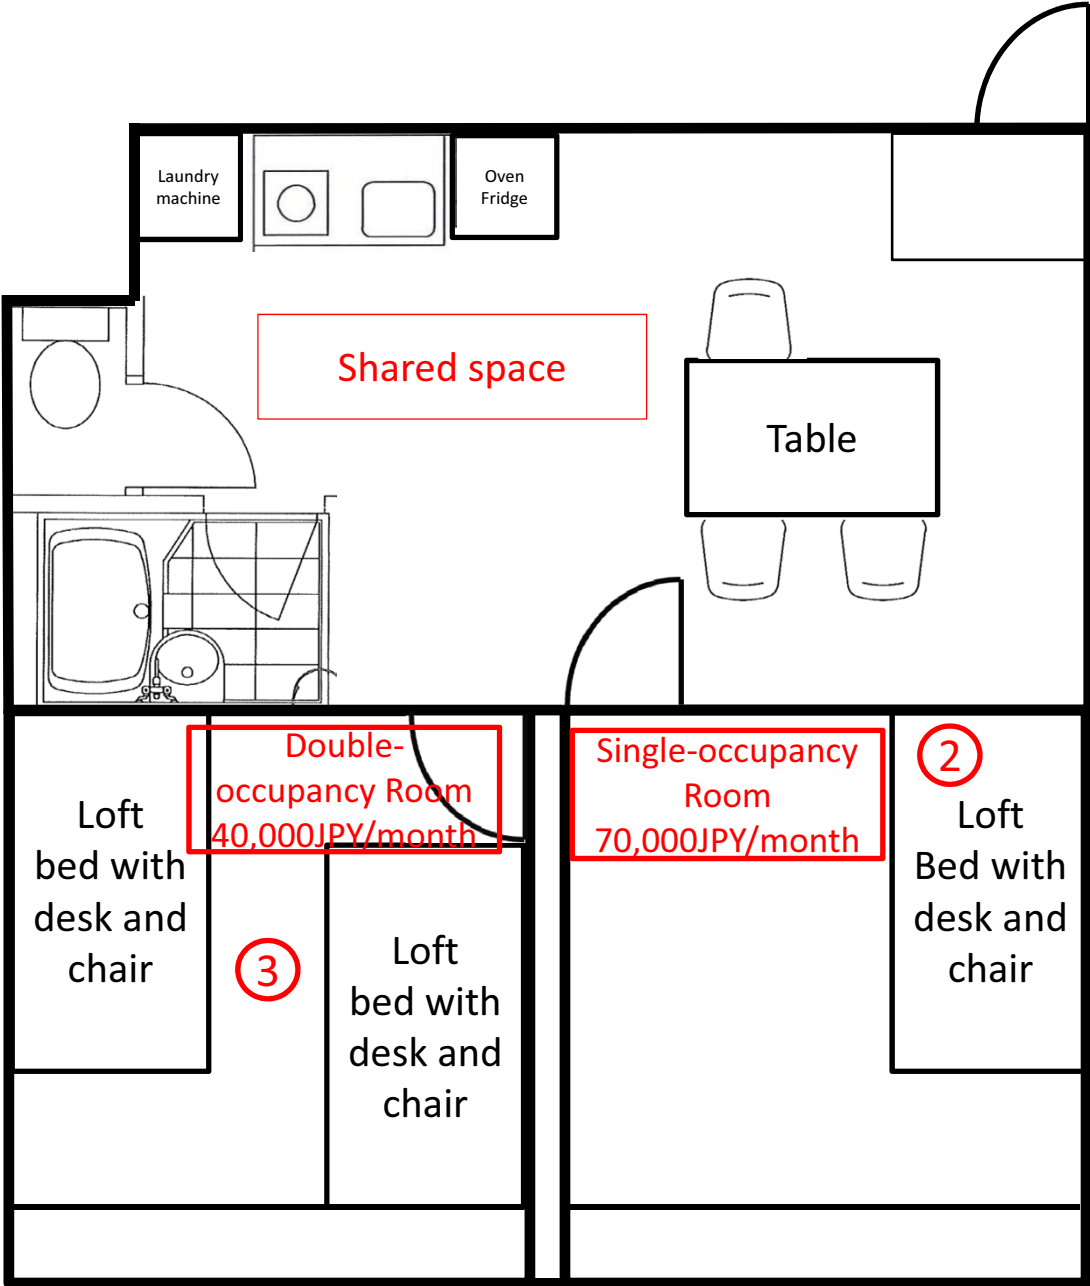

# Sample\_305

- Room size: 19.4-28.9m<sup>2</sup>
- Individual room plans vary by room and floor.

Sample\_301

- Room size: 44.2-54.0 m<sup>2</sup>
- Individual room plans vary by room and floor.

Sample\_302

- Room size: 44.2-54.0 m<sup>2</sup>
- Individual room plans vary by room and floor.

① Single Bed

② Loft Bed

③ Loft Bed

②③Loft Bed

Shared space

Kitchen

Restroom

Laundry & Drying machine